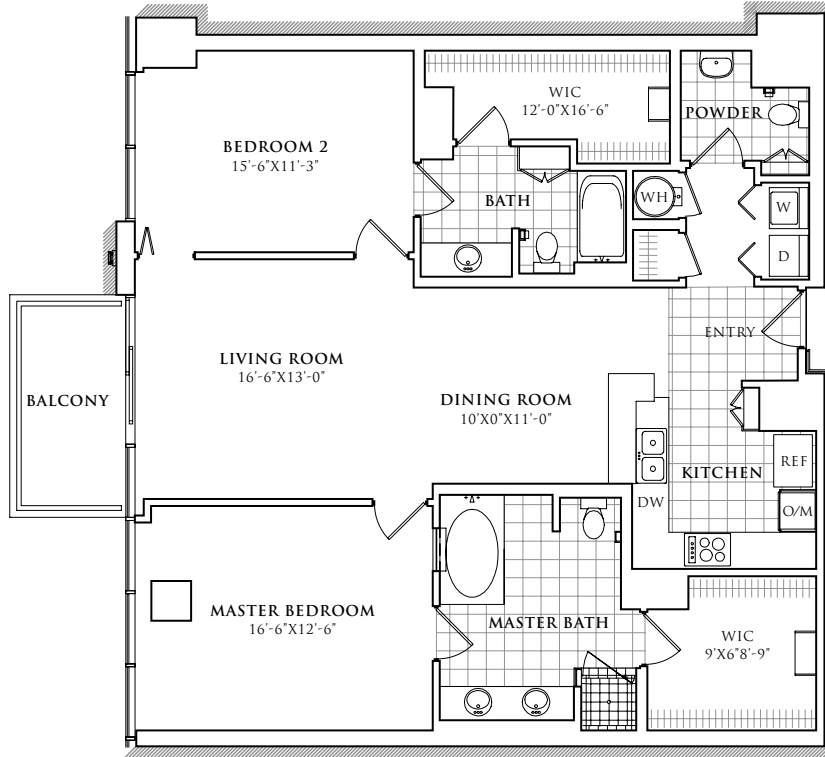

RESIDENCE 430-1630, 1723, 1823

SCALE: 3/32"=1'

1,447 SQUARE FEET
2 BEDROOMS
2.5 BATHROOMS