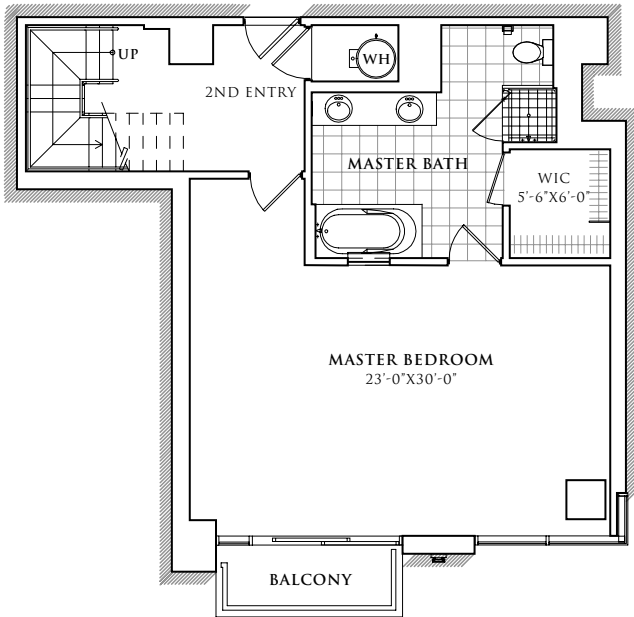

RESIDENCE 428-1528, 1721, 1919

SCALE: 3/32"=1'
LOWER LEVEL

SCALE: 3/32"=1'
UPPER LEVEL

1,428 SQUARE FEET
1 BEDROOM
1.5 BATHROOMS