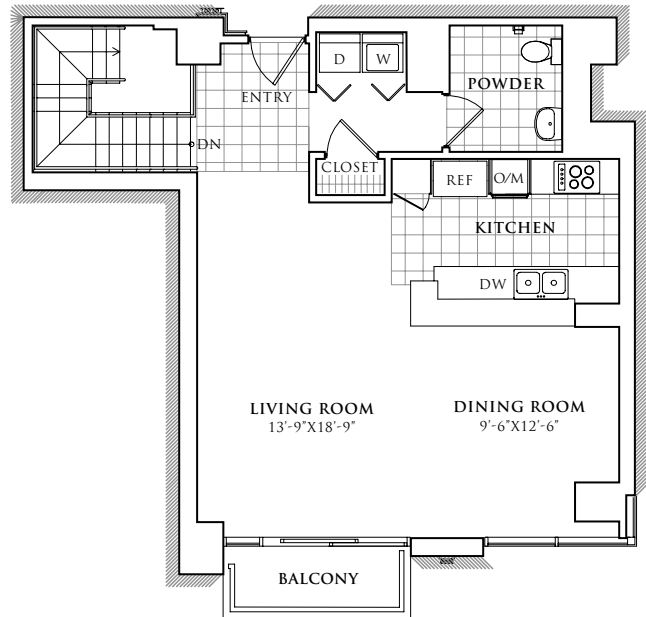

RESIDENCE 428-1528, 1721, 1919

SCALE: 3/32"=1'
LOWER LEVEL

SCALE: 3/32"=1'
UPPER LEVEL

1,428 SQUARE FEET
1 BEDROOM
1.5 BATHROOMS