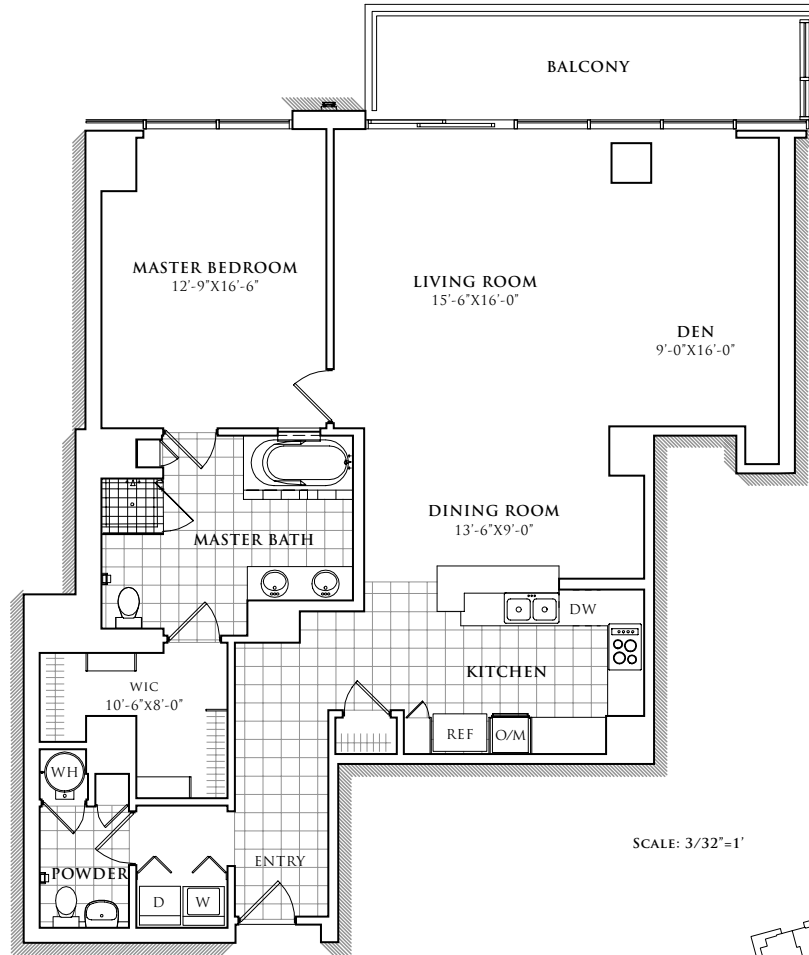

# RESIDENCE 303

1,385 SQUARE FEET  
1 BEDROOM  
DEN  
1.5 BATHROOMS