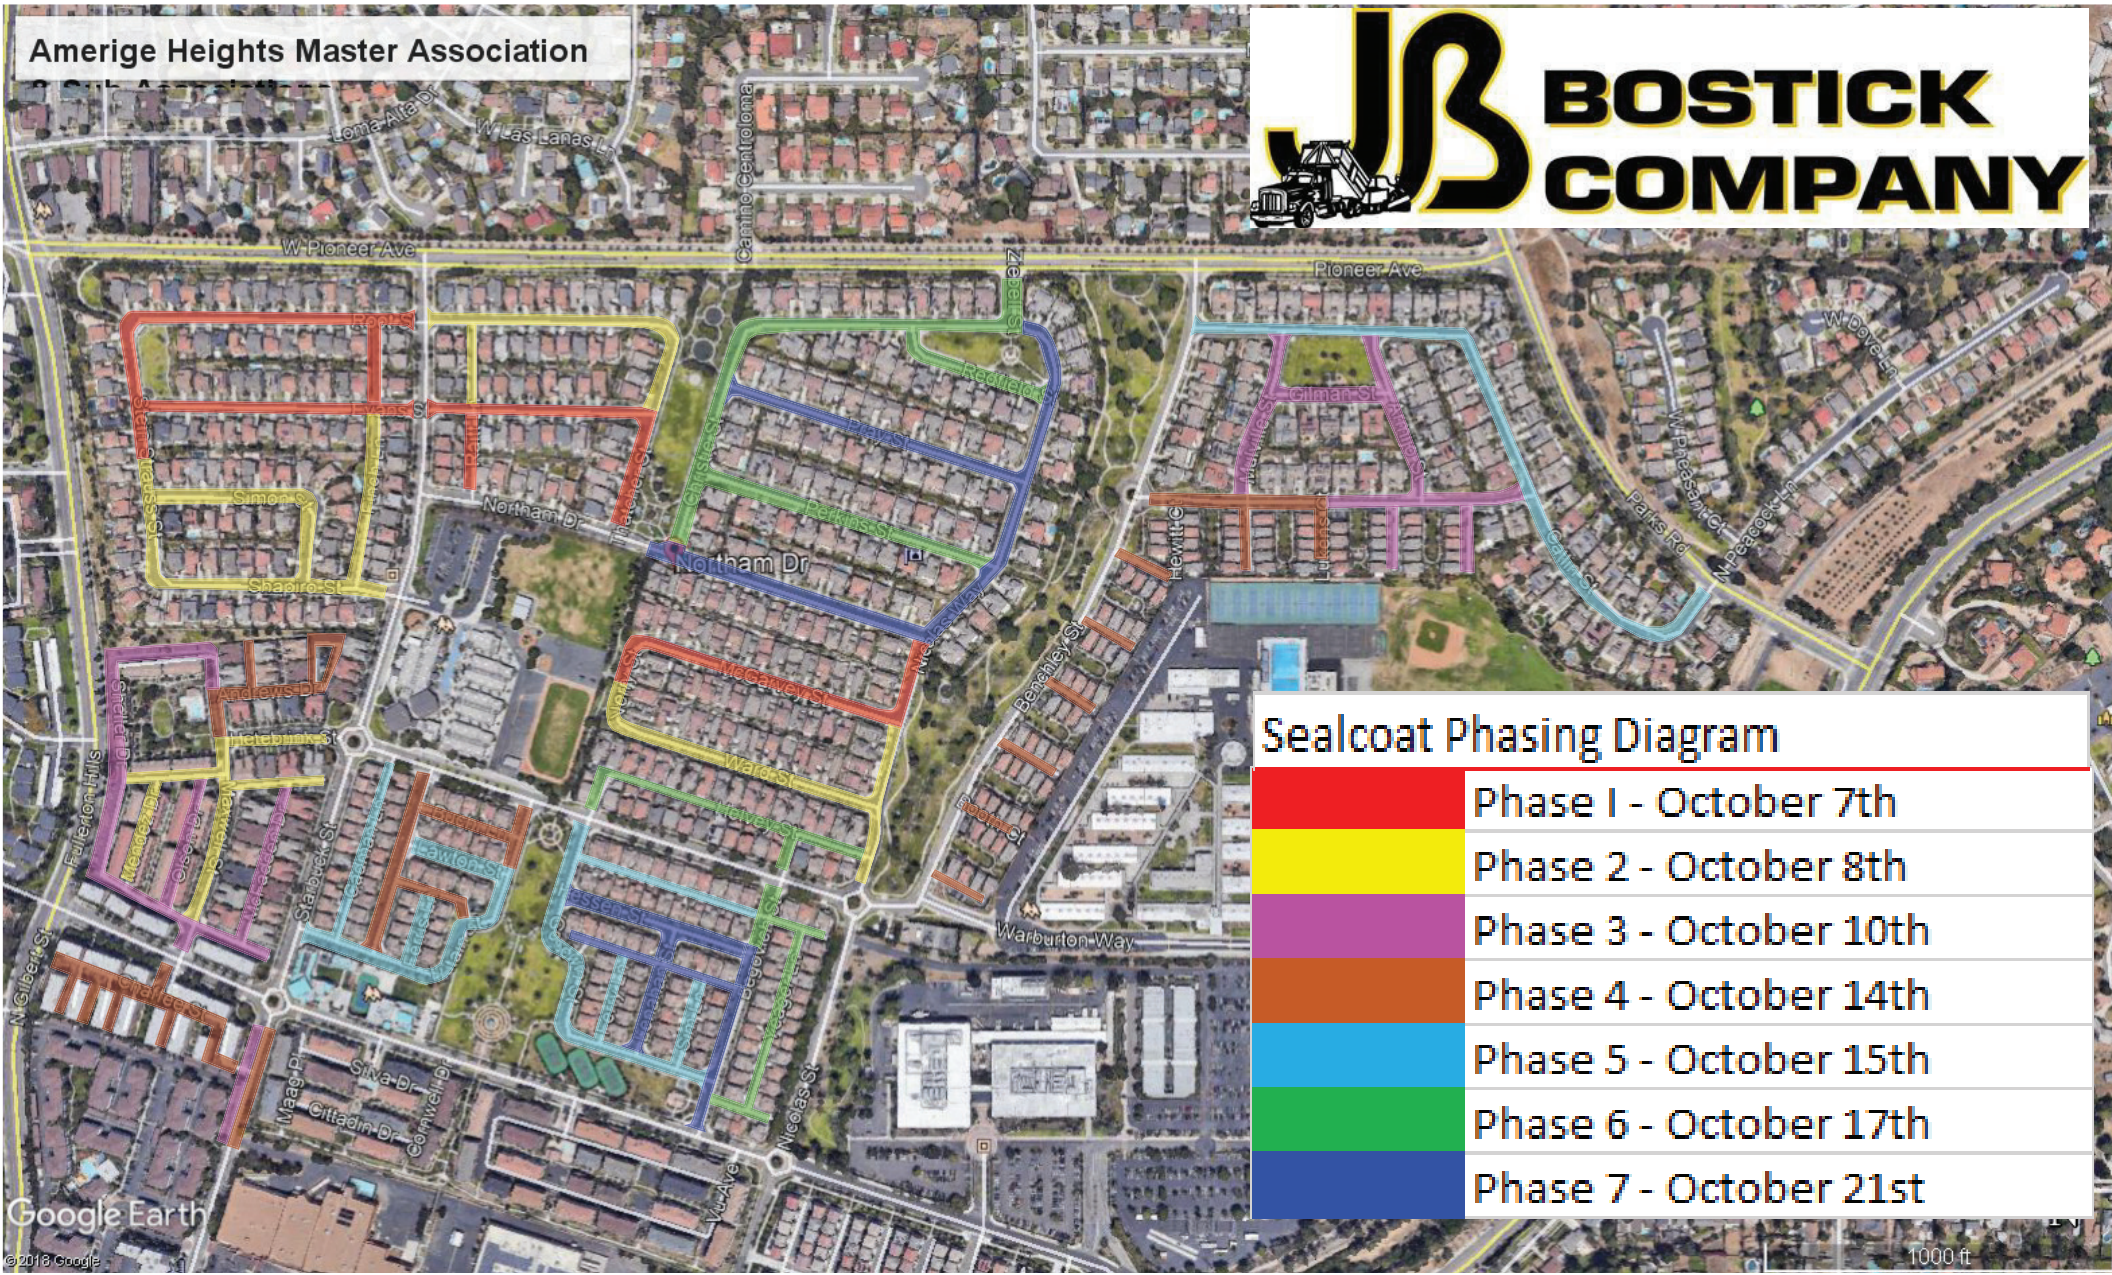

Sealcoat Phasing Diagram

Red	Phase 1 - October 7th
Yellow	Phase 2 - October 8th
Purple	Phase 3 - October 10th
Orange	Phase 4 - October 14th
Light Blue	Phase 5 - October 15th
Green	Phase 6 - October 17th
Dark Blue	Phase 7 - October 21st